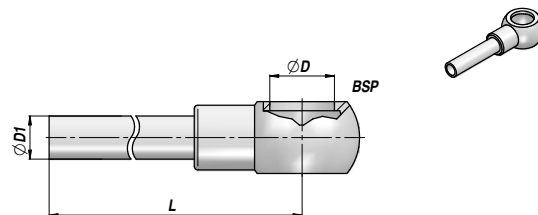

OCCHIO CON TUBINO SALDATO
BANJO WITH WELDED PIPE

RV535

OCCHIO CON TUBINO SALDATO
BANJO WITH WELDED PIPE

RV535

Codice Code	ØD BSP	ØD1	L	kg x 100
RV535.0410	1/4"	10	100	5,50
RV535.0415	1/4"	10	150	7,00
RV535.0420	1/4"	10	200	8,50
RV535.0430	1/4"	10	300	11,50
RV535.0440	1/4"	10	400	14,50
RV535.0460	1/4"	10	600	20,50
RV535.120404	1/4"	12	40	3,60
RV535.120410 NEW!	1/4"	12	100	6,10
RV535.120420	1/4"	12	200	10,70
RV535.120440	1/4"	12	400	18,50
RV535.0603	3/8"	12	40	4,50
RV535.0606	3/8"	12	60	5,50
RV535.0610	3/8"	12	100	7,00

Codice Code	ØD BSP	ØD1	L	kg x 100
RV535.0615	3/8"	12	150	8,50
RV535.0620	3/8"	12	200	11,00
RV535.0630	3/8"	12	300	14,50
RV535.0640	3/8"	12	400	18,50
RV535.0650	3/8"	12	500	22,50
RV535.0660	3/8"	12	600	27,00
RV535.0699	3/8"	12	1000	42,50
RV535.0810	1/2"	15	100	11,50
RV535.0820	1/2"	15	200	16,50
RV535.0830	1/2"	15	300	20,50
RV535.0840	1/2"	15	400	26,50
RV535.0850	1/2"	15	500	32,50
RV535.0899 NEW!	1/2"	15	1000	62,50