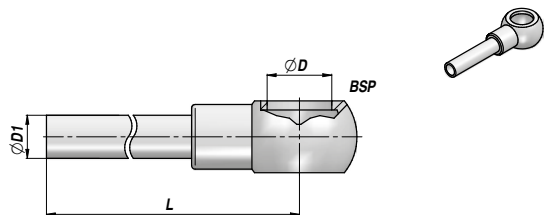

OCCHIO CON TUBINO SALDATO
BANJO WITH WELDED PIPE

RV535

OCCHIO CON TUBINO SALDATO
BANJO WITH WELDED PIPE

RV535

Codice Code	ØD BSP	ØD1	L	kg x 100
RV535.0410	1/4"	10	100	5,50
RV535.0415	1/4"	10	150	7,00
RV535.0420	1/4"	10	200	8,50
RV535.0430	1/4"	10	300	11,50
RV535.0440	1/4"	10	400	14,50
RV535.0460	1/4"	10	600	20,50
RV535.120404	1/4"	12	40	3,60
RV535.120410 NEW!	1/4"	12	100	6,10
RV535.120420	1/4"	12	200	10,70
RV535.120440	1/4"	12	400	18,50
RV535.0603	3/8"	12	40	4,50
RV535.0606	3/8"	12	60	5,50
RV535.0610	3/8"	12	100	7,00

Codice Code	ØD BSP	ØD1	L	kg x 100
RV535.0615	3/8"	12	150	8,50
RV535.0620	3/8"	12	200	11,00
RV535.0630	3/8"	12	300	14,50
RV535.0640	3/8"	12	400	18,50
RV535.0650	3/8"	12	500	22,50
RV535.0660	3/8"	12	600	27,00
RV535.0699	3/8"	12	1000	42,50
RV535.0810	1/2"	15	100	11,50
RV535.0820	1/2"	15	200	16,50
RV535.0830	1/2"	15	300	20,50
RV535.0840	1/2"	15	400	26,50
RV535.0850	1/2"	15	500	32,50
RV535.0899 NEW!	1/2"	15	1000	62,50