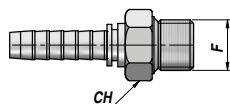

**R0350**

MASCHIO BSP - SV.60°  
BSP MALE - 60° CONE SEAT

Codice Code	Tubo Hose			F	CH	kg x 100
	size	inch	DN			
R0350.0302 <b>NEW!</b>	03	3/16"	05	1/8"	14	1,40
R0350.0402	04	1/4"	06	1/8"	14	1,80
R0350.0404	04	1/4"	06	1/4"	19	3,18
R0350.0406	04	1/4"	06	3/8"	22	4,70
R0350.0408 <b>NEW!</b>	04	1/4"	06	1/2"	27	7,50
R0350.0506	05	5/16"	08	3/8"	22	4,83
R0350.0508 <b>NEW!</b>	05	5/16"	08	1/2"	27	8,14
R0350.0606	06	3/8"	10	3/8"	22	5,17
R0350.0608	06	3/8"	10	1/2"	27	7,77
R0350.0808	08	1/2"	13	1/2"	27	8,76
R0350.1010	10	5/8"	16	5/8"	30	11,75
R0350.1012	10	5/8"	16	3/4"	32	12,86
R0350.1212	12	3/4"	20	3/4"	32	14,20
R0350.1616	16	1"	25	1"	41	25,71
R0350.2020	20	1"1/4"	32	1"1/4"	50	43,10
R0350.2424	24	1"1/2"	38	1"1/2"	55	51,90
R0350.3232	32	2"	50	2"	70	94,00

**R0360**

MASCHIO CONICO BSPT  
BSPT TAPERED MALE

Codice Code	Tubo Hose			F	CH	kg x 100
	size	inch	DN			
R0360.0404	04	1/4"	06	1/4"	15	2,70
R0360.0406	04	1/4"	06	3/8"	19	3,80
R0360.0506	05	5/16"	08	3/8"	19	4,00
R0360.0606	06	3/8"	10	3/8"	19	4,37
R0360.0608	06	3/8"	10	1/2"	22	6,80
R0360.0808	08	1/2"	13	1/2"	22	7,80
R0360.1212	12	3/4"	20	3/4"	27	12,16
R0360.1616	16	1"	25	1"	36	26,00
R0360.2020	20	1"1/4"	32	1"1/4"	46	41,68
R0360.2424	24	1"1/2"	38	1"1/2"	50	53,30
R0360.3232	32	2"	50	2"	65	90,20

MATERIALE : ACCIAIO ( A RICHIESTA : ACCIAIO INOX AISI 316 ) - MATERIAL : STEEL ( ON REQUEST : STAINLESS STEEL AISI 316 )

**R0370**

MASCHIO NPTF - SV.60° (SAEJ516)  
NPTF MALE - 60° CONE SEAT (SAEJ516)

Codice Code	Tubo Hose			F	CH	kg x 100
	size	inch	DN			
R0370.0404	04	1/4"	06	1/4"	15	2,80
R0370.0406	04	1/4"	06	3/8"	19	3,80
R0370.0606	06	3/8"	10	3/8"	19	4,23
R0370.0608	06	3/8"	10	1/2"	22	6,98
R0370.0808	08	1/2"	13	1/2"	22	7,93
R0370.1212	12	3/4"	20	3/4"	27	12,05
R0370.1616	16	1"	25	1"	36	25,10
R0370.2020	20	1.1/4"	32	1"1/4"	46	42,40
R0370.2424	24	1.1/2"	38	1"1/2"	50	53,30
R0370.3232	32	2"	50	2"	65	90,70